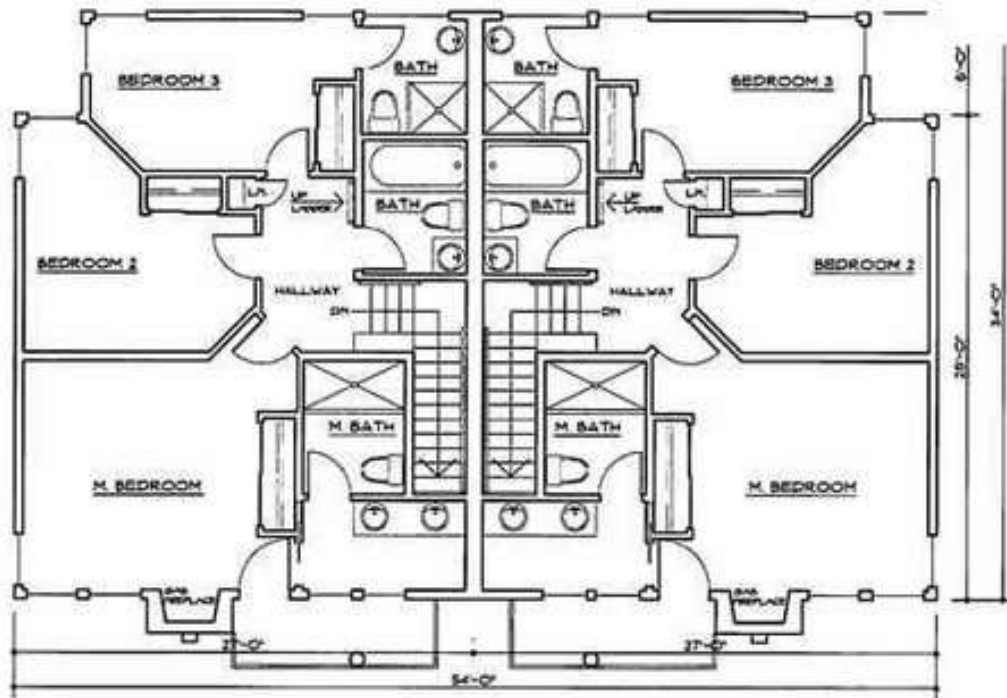

WOODRUN CONDOS
 LOT M2A, M3 & M4, HEMLOCK LANE
 SCHWITZER MTH RESORT
 BONNER CO IDAHO

FIRST FLOOR PLAN
 SCALE 1/8" = 1'-0"

WOODRUN CONDOS
 LOT M2A, M3 & M4, HEMLOCK LANE
 SCHWITZER MTH RESORT
 BONNER CO IDAHO

SECOND FLOOR PLAN
 SCALE 1/8" = 1'-0"

WOODRUN CONDOS
 LOT M2A, M3 & M4, HEMLOCK LANE
 SCHWEITZER MTH RESORT
 BONNER CO IDAHO

THIRD FLOOR PLAN
 SCALE 1/8" = 1'-0"

WOODRUN CONDOS
 LOT M2A, M3 & M4, HEMLOCK LANE
 SCHWEITZER MTH RESORT
 BONNER CO IDAHO

STORAGE LOFT PLAN
 SCALE 1/8" = 1'-0"