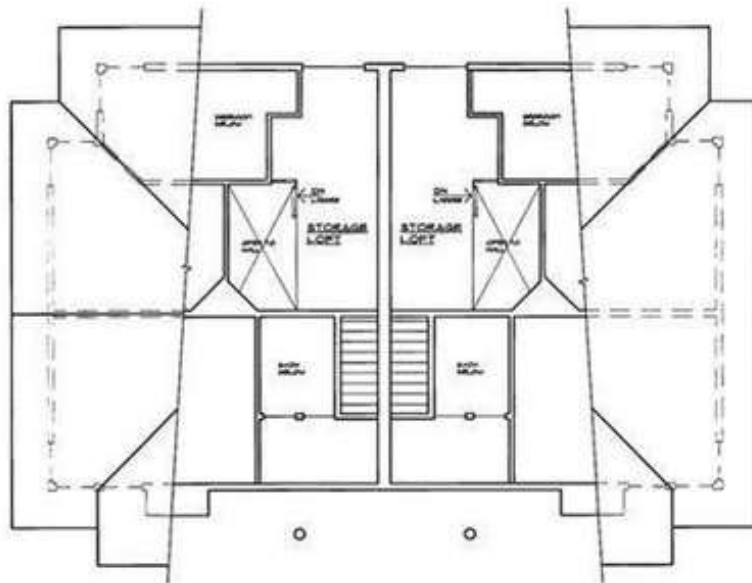

WOODRUN CONDOS
 LOT M2A, M3 & M4, HEMLOCK LANE
 SCHWITZER MTH RESORT
 BONNER CO IDAHO

FIRST FLOOR PLAN
 SCALE 1/8" = 1'-0"

WOODRUN CONDOS
 LOT M2A, M3 & M4, HEMLOCK LANE
 SCHWITZER MTH RESORT
 BONNER CO IDAHO

SECOND FLOOR PLAN
 SCALE 1/8" = 1'-0"

WOODRUN CONDOS
 LOT M2A, M3 & M4, HEMLOCK LANE
 SCHWEITZER MTH RESORT
 BONNER CO IDAHO

THIRD FLOOR PLAN
 SCALE 1/8" = 1'-0"

WOODRUN CONDOS
 LOT M2A, M3 & M4, HEMLOCK LANE
 SCHWEITZER MTH RESORT
 BONNER CO IDAHO

STORAGE LOFT PLAN
 SCALE 1/8" = 1'-0"