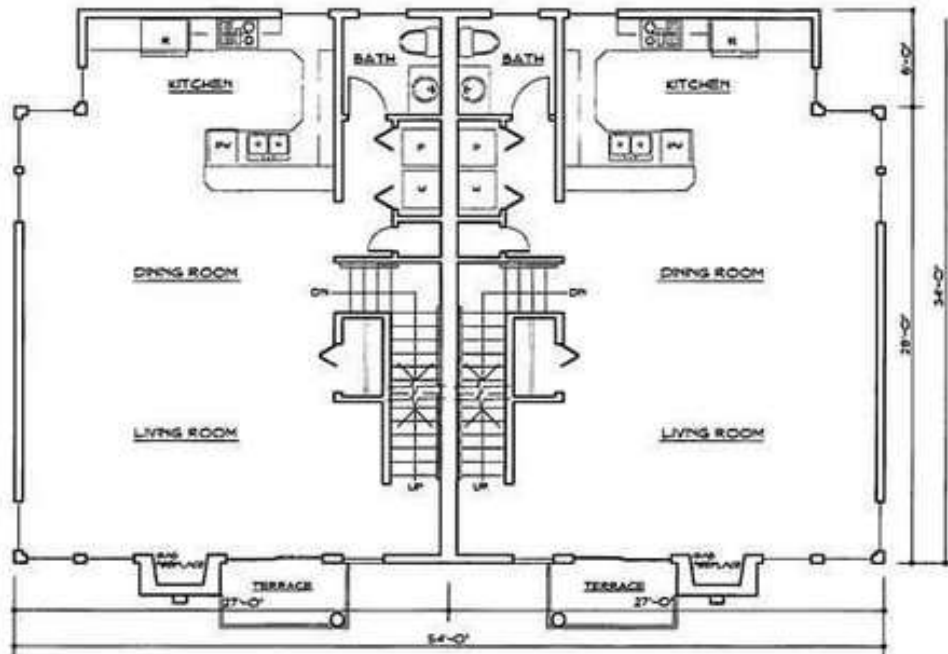

WOODRUN CONDOS
 LOT M2A, M3 & M4, HEMLOCK LANE
 SCHWITZER MTH RESORT
 BONNER CO IDAHO

FIRST FLOOR PLAN
 SCALE 1/8" = 1'-0"

WOODRUN CONDOS
 LOT M2A, M3 & M4, HEMLOCK LANE
 SCHWITZER MTH RESORT
 BONNER CO IDAHO

SECOND FLOOR PLAN
 SCALE 1/8" = 1'-0"

WOODRUN CONDOS
 LOT M2A, M3 & M4, HEMLOCK LANE
 SCHWEITZER MTH RESORT
 BONNER CO IDAHO

THIRD FLOOR PLAN
 SCALE 1/8" = 1'-0"

WOODRUN CONDOS
 LOT M2A, M3 & M4, HEMLOCK LANE
 SCHWEITZER MTH RESORT
 BONNER CO IDAHO

STORAGE LOFT PLAN
 SCALE 1/8" = 1'-0"